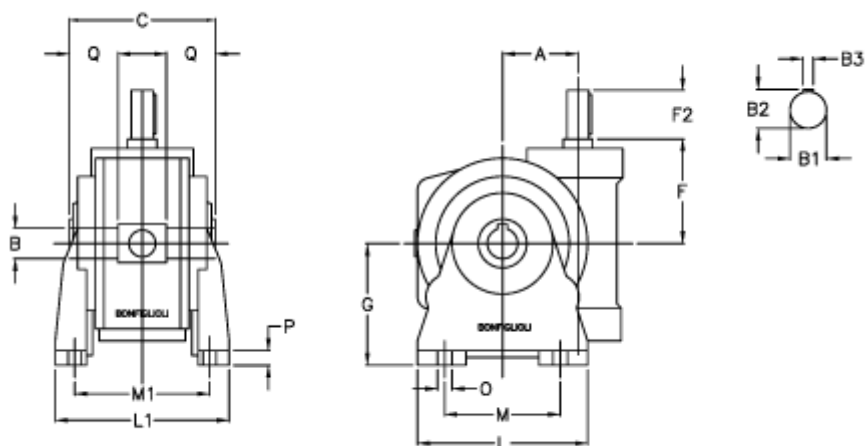

Article number: 3901130020300

Description: Worm gear with solid input shaft
VF 130V-20-HS

Measures

a	= 130.0	F2 = 60	Q = 52.5
B	= 45	g = 195	
B1	= 30	L = 310	
B2	= 33.0	L1 = 245	
B3	= 8	m = 220	
C	= 165	M1 = 191.0	
Description	= VF 130V-xx-HS	O = 16.0	
F	= 160.0	P = 18	